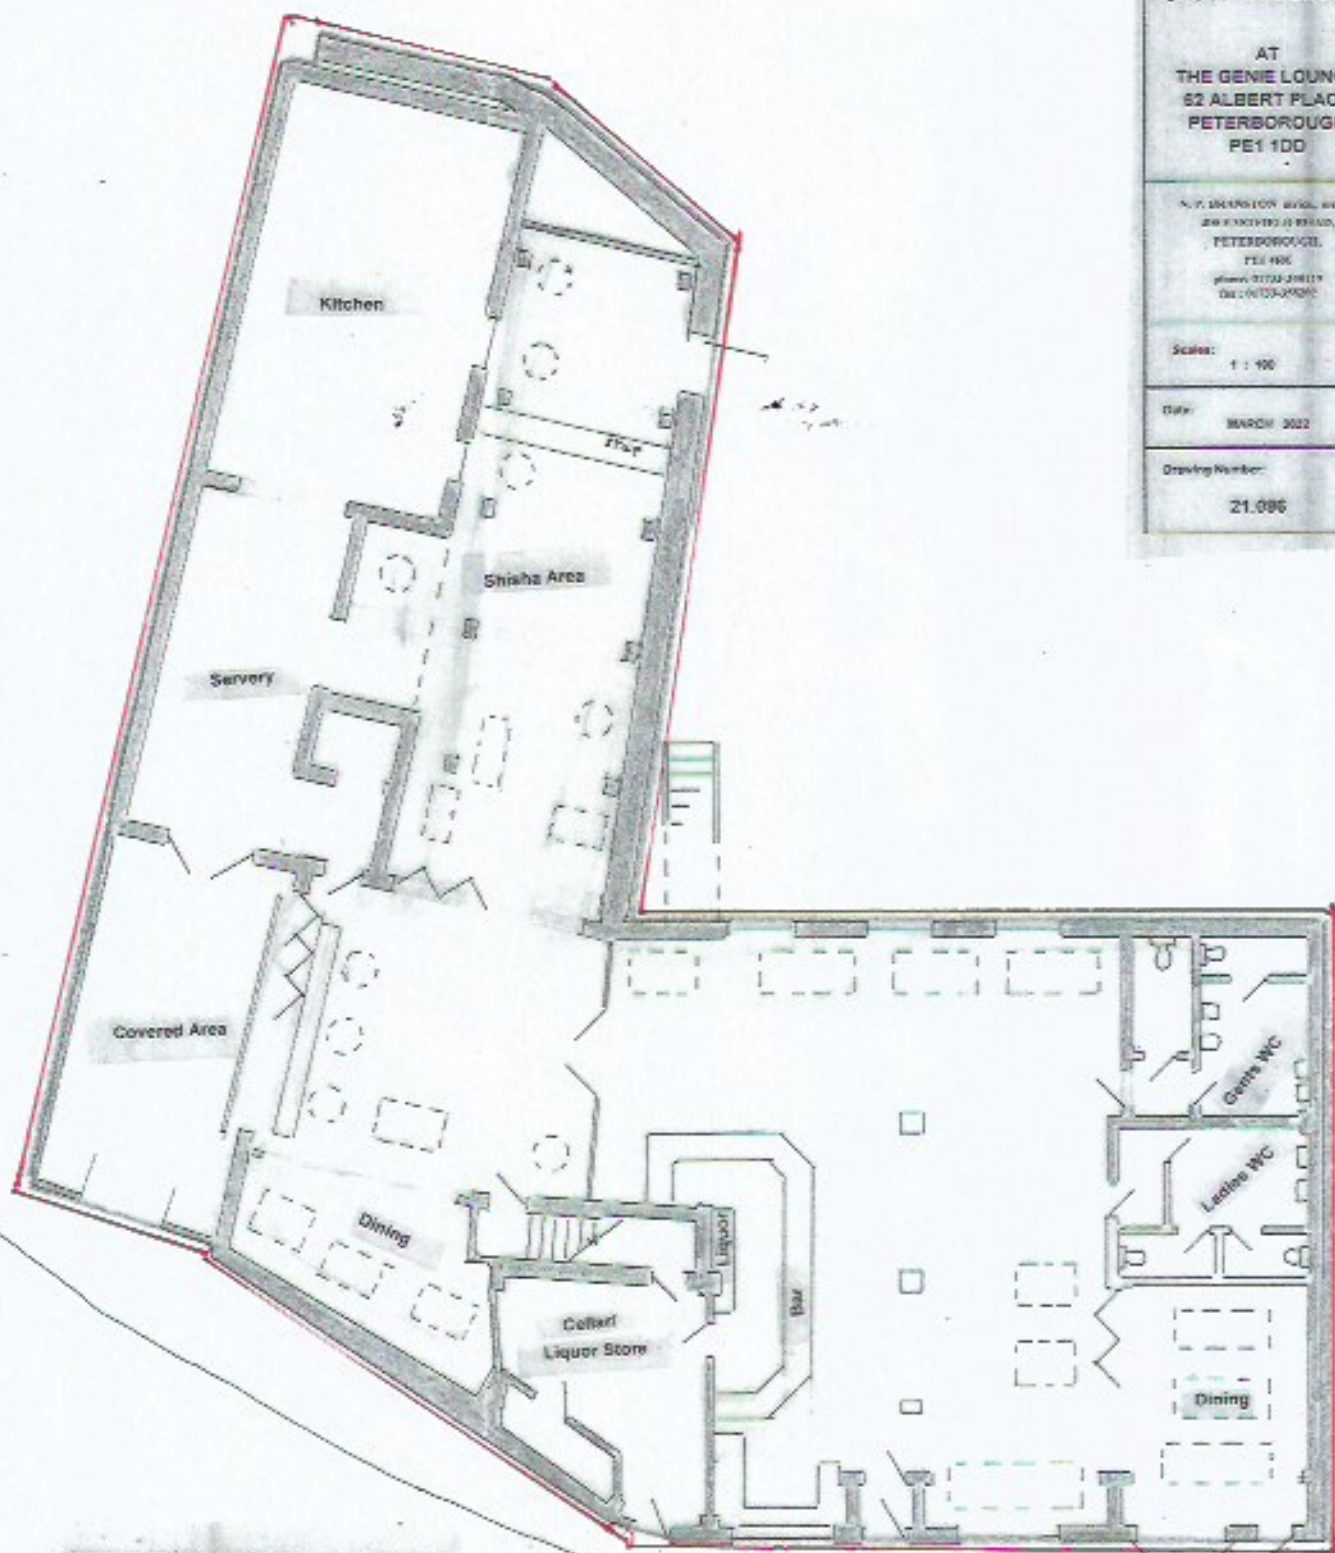

GROUND FLOOR PLAN

AT
THE GENIE LOUNGE
52 ALBERT PLACE
PETERBOROUGH
PE1 1DD

N. P. DRAYTON BSc, MRB
200 FRODOBAY ROAD,
PETERBOROUGH,
PE1 4HG
phone 01753 20117
fax 01753 20100

Scale: 1 : 100

Date: MARCH 2002

Drawing Number:
21.086

GROUND FLOOR PLAN 1:100

SCALE 1:100